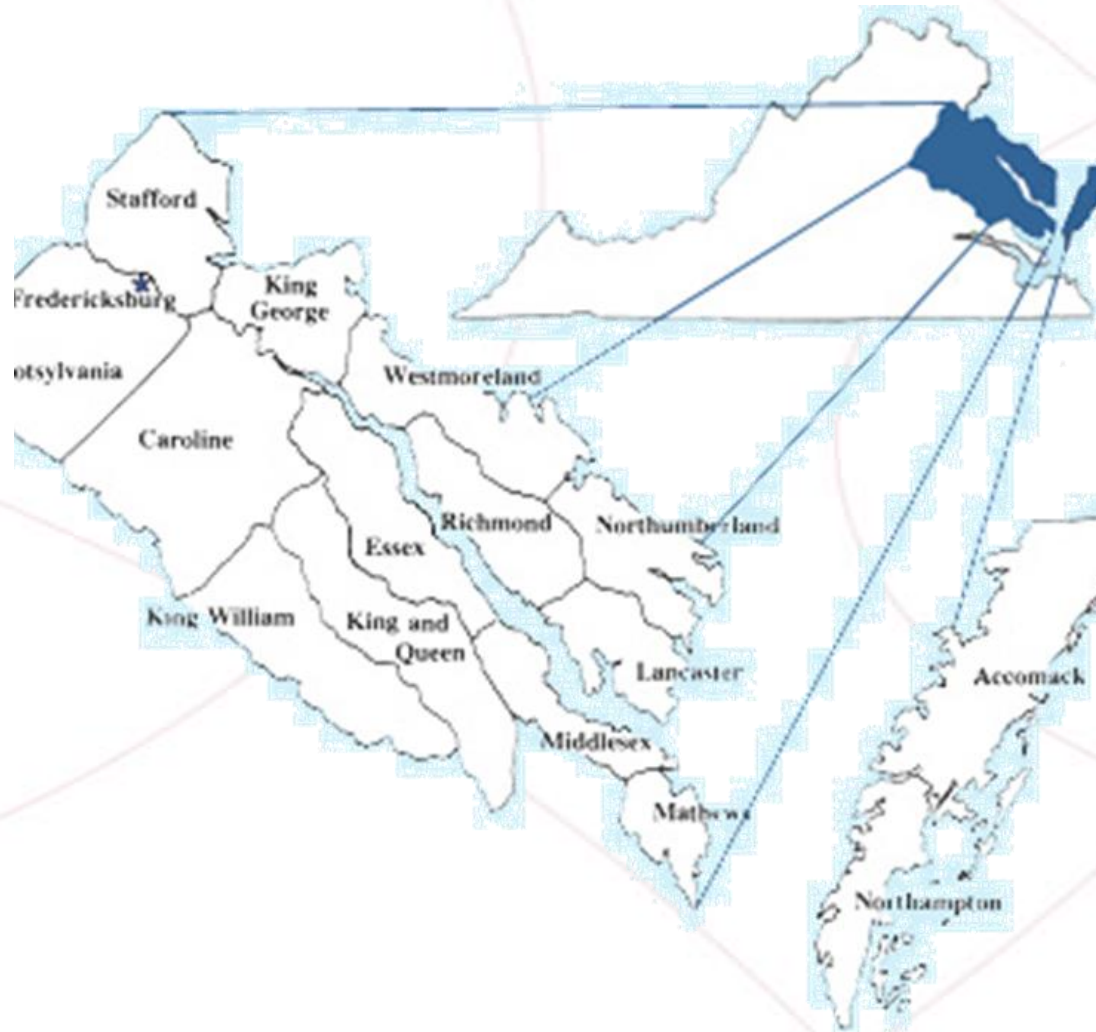

Bay Consortium Workforce Development Board

A proud partner of the **americanjobcenter**® network

BAY CONSORTIUM REGION

Vision

Ensure that LWDA 13 has a viable and qualified workforce that is capable of sustaining existing businesses and enticing new businesses by meeting the needs of a vibrant and expanding employment base.

A proud partner of the
AmericanJobCenter[®]
network

BAY CONSORTIUM REGION

Mission

A proud partner of the
AmericanJobCenter[®]
network

To achieve the purpose of WIOA and Virginia's strategic and operational vision and goals by providing comprehensive, customer-driven workforce services that connect employers, education providers, job seekers, workers, and youth.

BAY CONSORTIUM REGION

Local Workforce Development Area

**VIRGINIA
CAREER WORKS**

BAY CONSORTIUM REGION

What is WIOA?

- Signed into law in July 22, 2014
- Adult Services
 - Provides career and training services to job seekers who are 18+
- Dislocated Worker Services
 - Provides training, job search, and other assistance to those who have been laid off
- Youth Services
 - Eligible Youth who are between 14 -24, who have barriers to education, training, and employment.
- Business Services
 - Resources to help businesses recruit, train, and retain the ideal workforce
 - On-the-Job Training, Incumbent Worker Training
 - Research and Planning

A proud partner of the  **americanjobcenter**® network

BAY CONSORTIUM REGION

LWDA 13 Service Providers

- Rappahannock Goodwill Industries
 - One Stop Operator
 - Adult/Dislocated and Youth Provider
 - Serves PD 16
- Rappahannock Community College
 - Adult/Dislocated and Youth Provider
 - Serves PD 17 & 18 (excluding Gloucester)
- Eastern Shore Community College
 - Adult Dislocated and Youth Provider
 - Serves PD 22