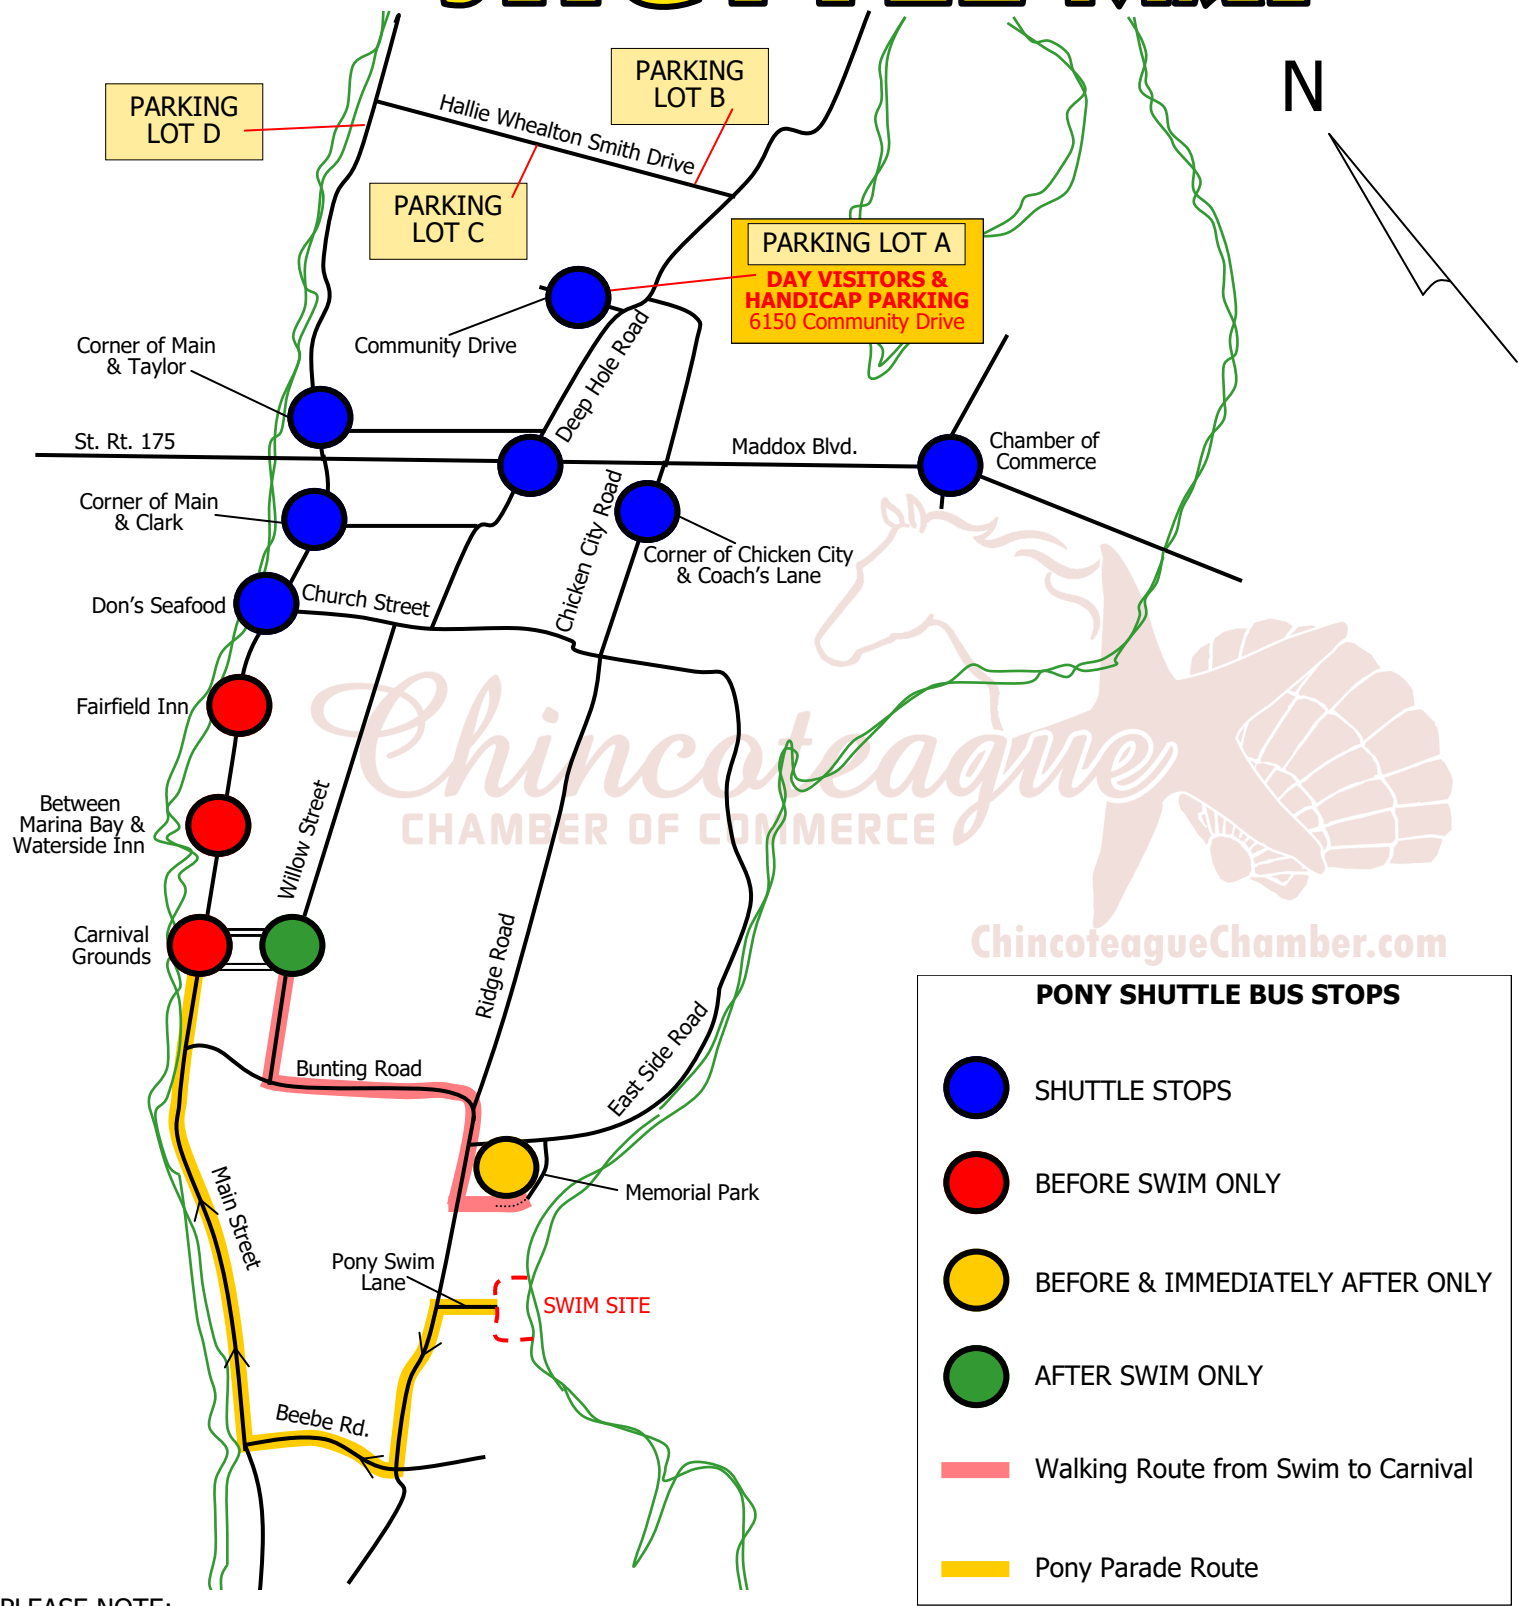

BEGINS AT 5 AM

2023 PONY SWIM SHUTTLE MAP

PLEASE NOTE:
HANDICAP PARKING is only available at Municipal Center.
TOUR BUS PARKING is available at Memorial Park (call Kelly at 757-336-6519 for directions & further instructions)

Official Pony Swim shuttle map provided in cooperation with the [Town of Chincoteague](#) and the [Chincoteague Chamber of Commerce](#).